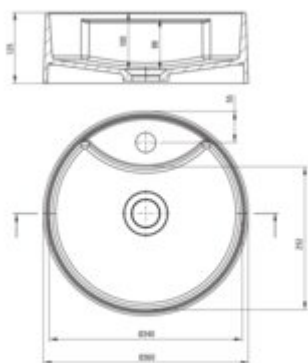

SILIA

Granite washbasin, countertop

Product code: CQS_TU4B

EAN: 5907650860945

Color: anthracite metallic

Warranty [years]: 10

Finish	anthracite metallic
Material	granite
Installation method	countertop/standing
Height [mm]	125
Depth [mm]	100
Hole for the tap	yes
Antibacterial	yes
Hydrophobicity	yes
Without overflow	yes

Features:

- Deante Design Studio Collection
- Only the best materials, the quality of which has been confirmed by laboratory tests
- Properties of Deante granite: resistance to impact, high temperature, discoloration, therm
- Hydrophobic properties repel water molecules
- The finish enriched with silver ions adds antiseptic properties
- Dedicated cleaning agent, safe for cleaned surfaces