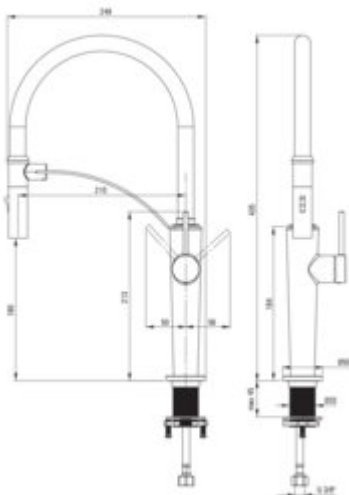

CORDA Kitchen tap

Product code: BRC_R72M

EAN: 5907650864011

Color: brushed gold

Warranty [years]: 7

Mixer

Finish	brushed gold
Material	steel 304
Mixer type	single-handle, mixer
Installation method	standing
Flow class [l/min]	Z - 4-9 l/min
Acoustic group [dB]	I (x ≤ 20)

Mixer cartridge

Ceramic cartridge size	25 mm
------------------------	-------

Aerator

Aerator type	honeycomb
Aerator size	M15

Connecting hose

Length [mm]	600
Installation thread	3/8"
Connection thread	M10

Hand shower

Number of functions	2
---------------------	---

Features:

- The mixer is equipped with a stream aerator
- Z flow class (4-9 l/min) allowing for water consumption reduction
- The mounting sleeve facilitates the installation of the mixer
- 45 cm connection hoses included
- Magnetic spout holder
- Innovative and easy to maintain brushed gold coating
- 2-function spout
- Dedicated cleaning agent, safe for cleaned surfaces
- Coating applied using the PVD method
- Deante Design Studio Collection