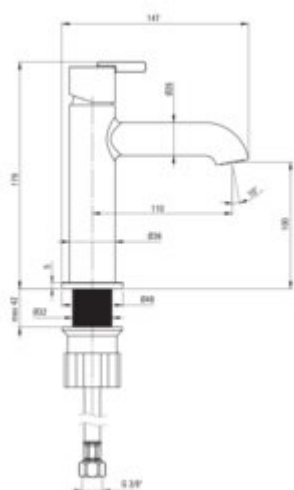

## Washbasin tap

**Product code:** BQS\_A20M

**EAN:** 5907650858317

**Color:** bianco

**Warranty [years]:** 7

### Mixer

Finish	bianco
Material	brass
Mixer type	single-handle, mixer
Total mixer height [mm]	179
Flow class [l/min]	Z - 4-9 l/min
Acoustic group [dB]	I (x <= 20)

### Mixer cartridge

Ceramic cartridge size	25 mm
------------------------	-------

### Connecting hose

Length [mm]	450
Installation thread	3/8"
Connection thread	M10