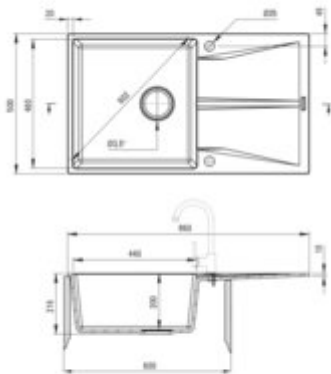

CORIO

Granite sink, 1-bowl with drainer

Product code: ZRC_S11A

EAN: 5907650865711

Color: metallic grey

Warranty [years]: 18

Sink

Finish	metallic grey
Surface type	matte
Material	granite
Installation method	inset, flush
Number of bowls	1
Minimum cabinet width [mm]	600
Width [mm]	500
Length [mm]	860
Height [mm]	216
Cut-out Length [mm]	840
Cut-out Width [mm]	480
Reversible	yes
Equipped with accessories	yes
Drain diameter	3.5"
Number of holes	2
Number of pre-drilled holes	2

Sink waste kit

Finish	steel
Plug type	manual
Low siphon/ Space saver	yes
possibility to connect a dishwasher/ washing machine	yes

Features:

- The finish enriched with silver ions adds antiseptic properties
- Properties of Deante granite: resistance to impact, high temperature, discoloration, therm
- Hydrophobic properties repel water molecules
- Longest, 18 years warranty
- Space-saving siphon which facilitates e.g. sorting waste
- Dedicated cleaning agent, safe for cleaned surfaces
- Reversible sink - possibility to install the bowl on the left or the right side