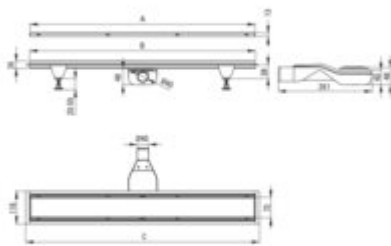

Linear drain, floor

Product code: KOS_N09D

EAN: 5907650814382

Color: nero

Warranty [years]: 10

Model	A (mm)	B (mm)	C (mm)
KOS-N09D	900	600	600
KOS-N09D	900	700	700
KOS-N09D	900	800	800
KOS-N09D	900	900	900
KOS-N09D	900	1000	1000

Finish	nero
Length [mm]	900
Material	stainless steel
Siphon flow [l/min]	36
Siphon 360 degrees	yes
Siphon included	yes
Siphon cleaned from the top	yes
Connection diameter [mm]	50
adjustable feet included	yes
Reversible drain	yes
Waterproofing mat	yes

Features:

- The drain is made of high quality stainless steel
- The set includes feet for easy leveling and a hook for removing the grate
- Easy to clean siphon
- Only the best materials, the quality of which has been confirmed by laboratory tests
- Hygienic certificate of the National Institute of Hygiene confirming the product's compliance
- Dedicated cleaning agent, safe for cleaned surfaces
- Possibility to choose installation method
- Insert wet/dry - effective barrier against sewage odors