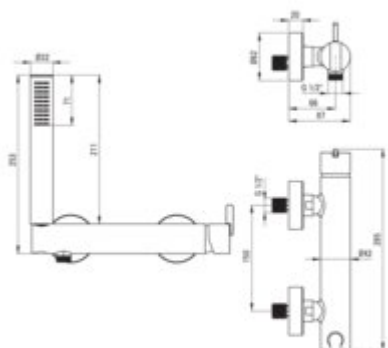

### Mixer

Finish	nero
Material	brass
Mixer type	single-handle, mixer
Installation method	wall-mounted
Total mixer height [mm]	87
Flow class [l/min]	A <= 15 (9.1 - 15)
Acoustic group [dB]	I (x <= 20)

### Mixer cartridge

Ceramic cartridge size	35 mm
------------------------	-------

### Hose

Length [mm]	1500
Anti-twist	1