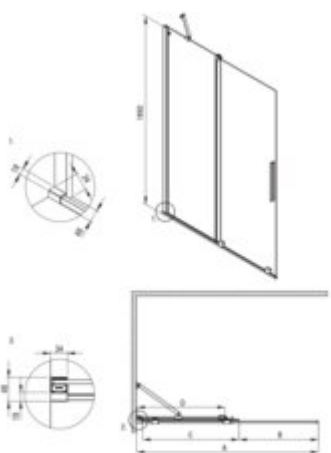

PRIZMA

Shower wall, walk-in

Product code: KTJ_F32R

EAN: 5907650839378

Color: brushed steel

Warranty [years]: 5

Model	Size	A (mm)	B (mm)	C (mm)	D (mm)
KTJ K38R	800x1950	780-800	310	420	370
KTJ K39R	900x1950	880-900	360	470	420
KTJ K30R	1000x1950	980-1000	410	520	470
KTJ K32R	1200x1950	1180-1200	510	620	570
KTJ K34R	1400x1950	1380-1400	610	720	670

Width [mm]	1200
Height [mm]	1950
Glass finish	transparent
Glass thickness [mm]	6
Active cover	yes
Side dimension [mm]	1200
Railings	short to perpendicular wall/long to parallel wall
Tempered glass TOTAL WHITE	no
Reversible doors	yes
Installation without shower tray	yes possible
Possibility to install a railing to a perpendicular wall	yes

Features:

- Only the best materials, the quality of which has been confirmed by laboratory tests
- Hydrophobic Active-Cover coating that makes it easier for water to run off the glass
- Possibility to install the cabin without a shower tray, directly on the tiles
- Safe and durable tempered glass
- Dedicated to Active Cover surfaces
- Resistance to impacts, chemicals and stains in accordance with PN-EN 14428+A1:2008 norm, c
- Reversible door that allows the cabin to be mounted on the right or left side
- Can be combined with a second sliding wall and the Prizma walk-in shower wall
- Dedicated cleaning agent, safe for cleaned surfaces
- Possibility of mounting the cabin directly on tiles or on Correo granite (KQR) and Kerria Plus acrylic (KTS) shower trays
- The set includes two rails - short and long
- Free combination of elements
- Coating applied using the PVD method