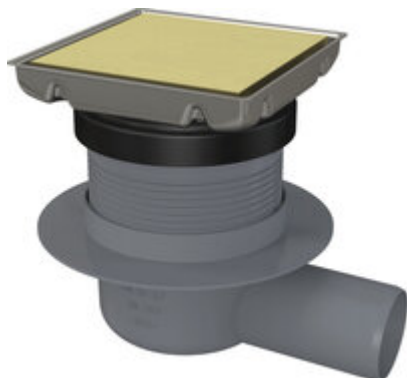

Point drain

Product code: KOS_R01D

EAN: 5907650880288

Color: brushed gold

Warranty [years]: 2

Length [mm]	130
Material	ABS, stainless steel
Siphon flow [L/min]	48
Siphon included	yes
Siphon cleaned from the top	yes
Connection diameter [mm]	50

Features:

- Only the best materials, the quality of which has been confirmed by laboratory tests
- Innovative and easy to maintain brushed gold coating
- Coating applied using the PVD method
- Dedicated cleaning agent, safe for cleaned surfaces
- Insert wet/dry - effective barrier against sewage odors