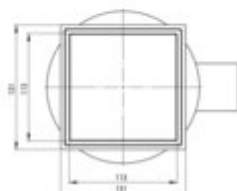

Point drain

Product code: KOS_R01D

EAN: 5907650880288

Color: brushed gold

Warranty [years]: 2

Length [mm]	130
Material	ABS, stainless steel
Siphon flow [L/min]	48
Siphon included	yes
Siphon cleaned from the top	yes
Connection diameter [mm]	50