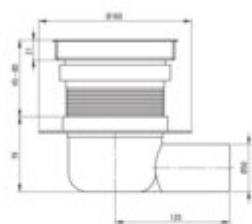

Point drain

Product code: KOS_R01D

EAN: 5907650880288

Color: brushed gold

Warranty [years]: 2

Length [mm]	130
Material	ABS, stainless steel
Siphon flow [L/min]	48
Siphon included	yes
Siphon cleaned from the top	yes
Connection diameter [mm]	50