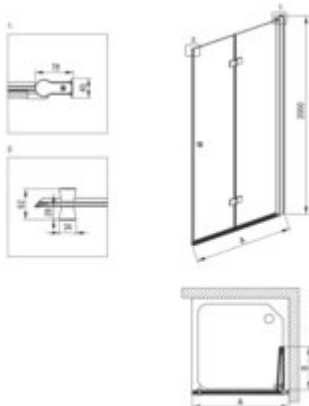

KERRIA PLUS

Shower cabin, square

Product code: KKN0X09S09

EAN: 5907650884248

Color: chrome

Warranty [years]: 5

Model	Size [mm]	A [mm]	B [mm]
67Ea41P	700x2000	670-688	200
67Ea42P	800x2000	770-785	200
67Ea43P	900x2000	870-885	200
67Ea44P	1000x2000	970-985	200

Showe cabin (KTSX041P)

Side dimension [mm]	885
---------------------	-----

Showe cabin (KTS_039P)

Finish	chrome
Width [mm]	900
Height [mm]	2000
Glass finish	transparent
Glass thickness [mm]	6
Active cover installation	yes
installation	to be completed with KTS doors , to be completed with KTS walk-in , possibility of assembly with a KTS movable panel
Side dimension [mm]	870
Adjustment range from [mm]	700
Adjustment range up to [mm]	1200
Masking of assembly elements	yes
Profiles levelling the curvature of the walls	yes
Railings	adjustable stiffening the cabin
Tempered glass TOTAL WHITE	yes
Installation without shower tray possible	yes

Shower door

Finish	chrome
Width [mm]	900
Height [mm]	2000
Glass finish	transparent
Glass thickness [mm]	6
Active cover installation	yes
installation	to be completed with KTS doors , to be completed with KTS walk-in
Side dimension [mm]	885
Adjustment range from [mm]	-10
Masking of assembly elements	yes
Profiles levelling the curvature of the walls	yes
Tempered glass TOTAL WHITE	yes
Reversible doors	yes
Silent closing	yes
Installation without shower tray possible	yes
Lifting hinges	yes
Hinges flush with the glass	yes