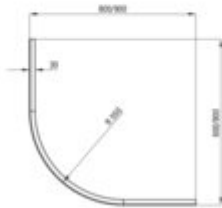

DEEP
Shower tray cover, half round

Product code: KTD_0410
EAN: 5908212008102
Color: white
Warranty [years]: 2

Finish	white
Material	acrylic
Shape	half round
Height [mm]	375

Features:

- Durable acrylic material that maintains its shine and color
- Only the best materials, the quality of which has been confirmed by laboratory tests
- Dedicated cleaning agent, safe for cleaned surfaces