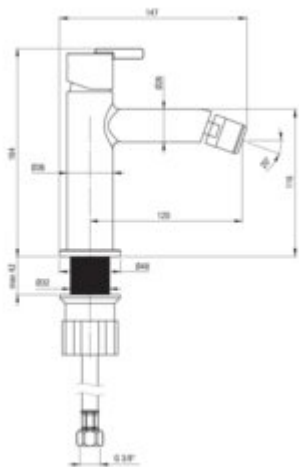

## Mixer

Finish	steel
Material	brass
Mixer type	single-handle, mixer
Installation method	standing
Total mixer height [mm]	164
Flow class [l/min]	Z - 4-9 l/min
Acoustic group [dB]	I (x <= 20)

## Mixer cartridge

Ceramic cartridge size	25 mm
------------------------	-------

## Spout

Spout type	still
Mixer spout range [mm]	120
Material	brass

## Connecting hose

Length [mm]	450
Installation thread	3/8"
Connection thread	M10