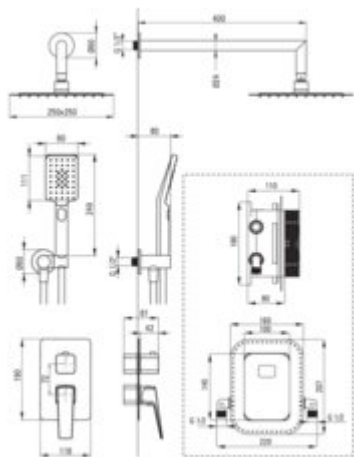

**BLUR**  
**Concealed shower set, with mixer**  
**BOX**

**Product code:** BXYZDQLM  
**EAN:** 5907650889984  
**Color:** titanium  
**Warranty [years]:** 7

<b>Mixer (BXY_DQLM)</b>	
Mixer type	Concealed BOX
Installation method	concealed

<b>Mixer (BXY_X44Z)</b>	
Mixer type	Concealed BOX
Installation method	concealed

<b>Mixer (BXY_M44M)</b>	
Mixer type	concealed BOX body, mixer
Installation method	concealed
Flow class [l/min]	B <= 25.2 (19.9 - 25.2)
Acoustic group [dB]	I (x <= 20)

<b>Spout</b>	
Spout type	still
Range of shower/ bath spout [mm]	388

<b>Shower overhead</b>	
Shape	square
Material	stainless steel
Width [mm]	250
Length [mm]	250
Anti-calc	yes
Number of functions	1
Stream type	rain

<b>Hand shower</b>	
Number of functions	3
Anti-calc	yes
Stream type	rain, mixed, mist

<b>Hose</b>	
Length [mm]	1500
Braid material	PVC
Anti-twist	1

<b>Angled hose connector</b>	
Finish	titanium
Connection type	for the hose with hand shower holder
Shape	round
Material	brass
Connection thread	yes
Concealed mounting	yes