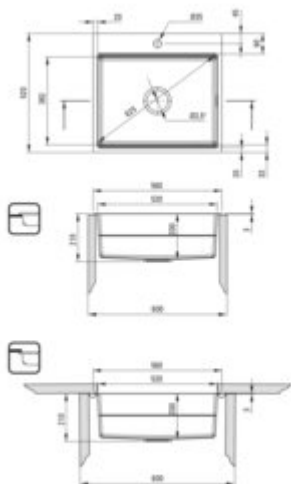

MAGNETIC

Steel sink, 1-bowl

Product code: ZRM_010A

EAN: 5908212054833

Color: brushed steel

Warranty [years]: 2

Sink

Finish	steel
Surface type	brushed
Material	steel 304
Installation method	inset, undermount, flush
Number of bowls	1
Minimum cabinet width [mm]	600
Width [mm]	520
Length [mm]	560
Height [mm]	219
Bowl depth [mm]	205
Cut-out Length [mm]	540
Cut-out Width [mm]	500
Cut-out Length [mm]	520
Cut-out Width [mm]	383
Steel thickness [mm]	1
Equipped with accessories	yes
Drain diameter	3.5"
Number of holes	1

Sink waste kit

Finish	steel
Plug type	manual
Low siphon/ Space saver	yes
possibility to connect a dishwasher/ washing machine	yes

Features:

-
- Finish - brushed steel
- Space-saving siphon which facilitates e.g. sorting waste
- ATTENTION! Before cutting a hole in the tabletop to install the sink, take into account th