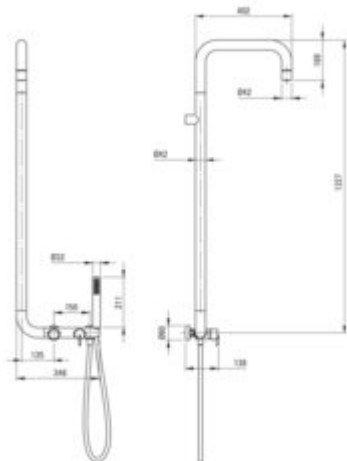

SILIA

Shower column, with shower mixer

Product code: NQS_C4XM
EAN: 5907650872115
Color: brushed bronze
Warranty [years]: 5

reddot winner 2024

Shower column

Finish	brushed bronze
mixer	yes
Flow class [l/min]	15<= S <20 (15 - 19.9)

Rail

Material	brass
----------	-------

Shower overhead

Shape	round
Material	brass
thickness	42
Diameter [mm]	42
Anti-calc	yes
Number of functions	1
Stream type	rain

Hand shower

Number of functions	1
Anti-calc	yes
Stream type	rain
Additional features	cool-out

Hose

Length [mm]	1500
Braid material	PVC
Anti-twist	1

Function switch

Switch type	click mechanical
-------------	------------------

Mixer

Mixer type	mixer
------------	-------

Features:

- Deante Design Studio Collection
- The Silia rain shower head has been awarded the Red Dot award
- Innovative and easy-to-maintain coating - brushed bronze
- Coating applied using the PVD method
- Noble form and timeless simplicity
- Handset holder integrated with the battery body
- Ceramic mechanical Click type function switch
- Optimal cone-shaped water flow
- Anti-twist system, preventing the hose from twisting
- Anti-calc hand shower
- Cool-out hand shower