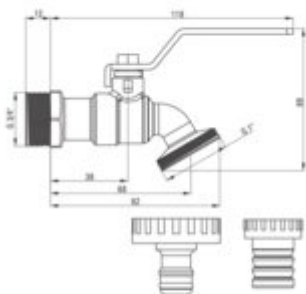

Ball valve, garden draw-off type

Product code: VFA_252L

EAN: 5908212022368

Color: chrome

Warranty [years]: 2

Finish	chrome
Surface type	shine
Type	drawn
Material	brass
Installation thread	3/4"
Connection thread	1"
Flow class [l/min]	S - 15.1-19.8 l/min
Metal knob	yes
Two adapters included	yes