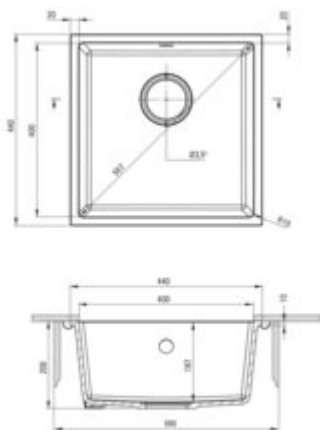

CORDA

Granite sink, 1-bowl

Product code: ZQA_G10A

EAN: 5907650845652

Color: metallic graphite

Warranty [years]: 18

Sink

Finish	metallic graphite
Surface type	matte
Material	granite
Installation method	undermount, inset
Number of bowls	1
Minimum cabinet width [mm]	500
Width [mm]	440
Length [mm]	440
Height [mm]	200
Bowl depth [mm]	187
Cut-out Length [mm]	400
Cut-out Width [mm]	400
Reversible	yes
Equipped with accessories	yes
Drain diameter	3.5"

Sink waste kit

Finish	nero
Plug type	manual
Low siphon/ Space saver	yes
possibility to connect a dishwasher/ washing machine	yes

Features:

- Deante Design Studio Collection
- ATTENTION! Before cutting a hole in the tabletop to install the sink, take into account th
- Properties of Deante granite: resistance to impact, high temperature, discoloration, therm
- Space-saving siphon which facilitates e.g. sorting waste
- Longest, 18 years warranty
- The sink is equipped with fittings with a connection to the dishwasher
- Hydrophobic properties repel water molecules
- Strainer uniformly dyed in mass
- The finish enriched with silver ions adds antiseptic properties
- Dedicated cleaning agent, safe for cleaned surfaces
- The finish enriched with silver ions adds antiseptic properties