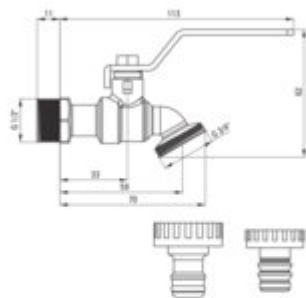

## Ball valve, garden draw-off type

**Product code:** VFA\_152L

**EAN:** 5908212022351

**Color:** chrome

**Warranty [years]:** 2

Finish	chrome
Surface type	shine
Type	drawn
Material	brass
Installation thread	1/2"
Connection thread	3/4"
Flow class [l/min]	S - 15.1-19.8 l/min
Metal knob	yes
Two adapters included	yes