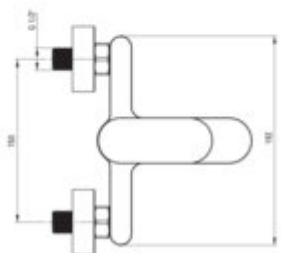

ALPINIA

Bath mixer, wall-mounted

Product code: BGA_Z10M

EAN: 5907650815457

Color: gold

Warranty [years]: 7

Mixer

Finish	gold
Material	brass
Mixer type	single-handle, mixer
Installation method	wall-mounted
Flow class [l/min]	S - 15.1-19.8 l/min
Acoustic group [dB]	I (x ≤ 20)
Check valves	yes

Mixer cartridge

Ceramic cartridge size	35 mm
------------------------	-------

Spout

Spout type	still
Mixer spout range [mm]	137
Material	brass

Function switch

Switch type	pressure with lock
-------------	--------------------

Aerator

Aerator type	honeycomb
Aerator size	M24

Features:

- Light and subtle design
- The mixer is equipped with non-return valves so that the mixed water does not flow back in
- The mixer is equipped with a stream aerator
- Only the best materials, the quality of which has been confirmed by laboratory tests
- The mixer body is made of the highest quality brass
- Cleaning agent for fixtures in all colors available
- Coating applied using the PVD method