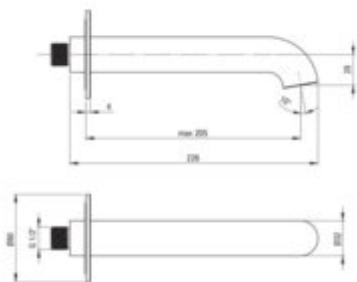

SILIA Bathtub spout

Product code: NQS_R81K

EAN: 5907650827030

Color: brushed gold

Warranty [years]: 2

Aerator

Aerator type	silicone, laminar
Stream type	full
Aerator size	M24
Thread type	external

Spout

Finish	brushed gold
Spout type	bathtub
Material	brass
Spout type	still
Range of shower/ bath spout [mm]	205
Spout length [mm]	226
aerator	yes
Concealed mounting	yes

Features:

- Deante Design Studio Collection
- Noble form and timeless simplicity
- Innovative and easy to maintain brushed gold coating
- Flush-mounted installation ensures the aesthetics of the bathroom
- Silicone aerator for easy limescale removal
- Only the best materials, the quality of which has been confirmed by laboratory tests
- Cleaning agent for fixtures in all colors available
- Coating applied using the PVD method