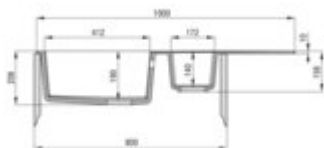

Product code: ZQE_G513

EAN: 5908212079973

Color: metallic graphite

Warranty [years]: 18

Sink

Finish	metallic graphite
Surface type	matte
Material	granite
Installation method	inset
Number of bowls	1.5
Minimum cabinet width [mm]	800
Width [mm]	500
Length [mm]	1000
Height [mm]	208
Bowl depth [mm]	190
2nd bowl depth [mm]	140
Cut-out Length [mm]	980
Cut-out Width [mm]	480
Reversible	yes
Equipped with accessories	yes
Drain diameter	3.5"
Number of holes	2

Sink waste kit

Finish	nero
Plug type	automatic, with a button, manual
Low siphon/ Space saver	yes
possibility to connect a dishwasher/ washing machine	yes

Features:

- Properties of Deante granite: resistance to impact, high temperature, discoloration, therm
- Longest, 18 years warranty
- The sink is equipped with fittings with a connection to the dishwasher
- Hydrophobic properties repel water molecules
- The exceptionally spacious and deep bowl will even accommodate trays taken out of the oven
- Additional multi-functional small compartment - e.g. for rinsing vegetables and fruits or
- Reversible sink - possibility to install the bowl on the left or the right side
- The finish enriched with silver ions adds antiseptic properties
- Strainer uniformly dyed in mass
- Automatic plug activated with a CLICK button
- Space-saving siphon which facilitates e.g. sorting waste
- Dedicated cleaning agent, safe for cleaned surfaces
- Possibility to purchase a drainer that perfectly fits this model