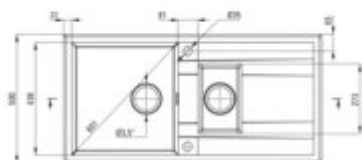

Product code: ZQE_G513

EAN: 5908212079973

Color: metallic graphite

Warranty [years]: 18

Sink

Finish	metallic graphite
Surface type	matte
Material	granite
Installation method	inset
Number of bowls	1.5
Minimum cabinet width [mm]	800
Width [mm]	500
Length [mm]	1000
Height [mm]	208
Bowl depth [mm]	190
2nd bowl depth [mm]	140
Cut-out Length [mm]	980
Cut-out Width [mm]	480
Reversible	yes
Equipped with accessories	yes
Drain diameter	3.5"
Number of holes	2

Sink waste kit

Finish	nero
Plug type	automatic, with a button, manual
Low siphon/ Space saver	yes
possibility to connect a dishwasher/ washing machine	yes

Features:

- Properties of Deante granite: resistance to impact, high temperature, discoloration, therm
- Longest, 18 years warranty
- The sink is equipped with fittings with a connection to the dishwasher
- Hydrophobic properties repel water molecules
- The exceptionally spacious and deep bowl will even accommodate trays taken out of the oven
- Additional multi-functional small compartment - e.g. for rinsing vegetables and fruits or
- Reversible sink - possibility to install the bowl on the left or the right side
- The finish enriched with silver ions adds antiseptic properties
- Strainer uniformly dyed in mass
- Automatic plug activated with a CLICK button
- Space-saving siphon which facilitates e.g. sorting waste
- Dedicated cleaning agent, safe for cleaned surfaces
- Possibility to purchase a drainer that perfectly fits this model