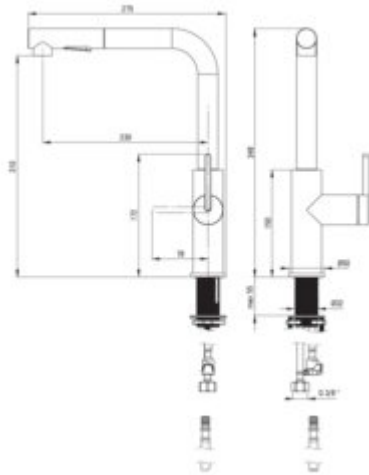

MOMI Kitchen tap

Product code: BKM_C73M

EAN: 5907650863816

Color: brushed bronze

Warranty [years]: 7

Mixer

Finish brushed bronze

Material steel 304

Mixer type single-handle, mixer

Installation method standing

Flow class [l/min] Z - 4-9 l/min

Acoustic group [dB] I (x ≤ 20)

Mixer cartridge

Ceramic cartridge size 35 mm

Connecting hose

Length [mm] 600

Installation thread 3/8"

Connection thread M8

Hose

Length [mm] 1800

Hand shower

Number of functions 2

Features:

- Only the best materials, the quality of which has been confirmed by laboratory tests
- 45 cm connection hoses included
- The mounting sleeve facilitates the installation of the mixer
- Z flow class (4-9 l/min) allowing for water consumption reduction
- Innovative and easy-to-maintain coating - brushed bronze
- The mixer with functional pull-out spout
- 2-function spout
- Cleaning agent for fixtures in all colors available
- Coating applied using the PVD method
- Deante Design Studio Collection