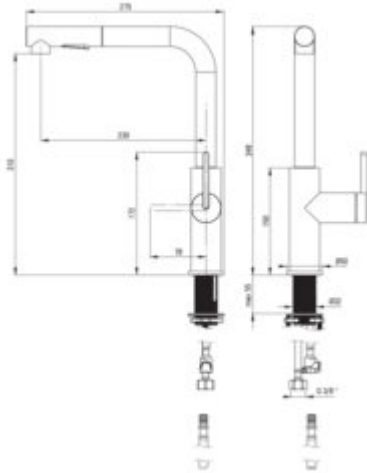

MOMI Kitchen tap

Product code: BKM_D73M

EAN: 5907650863823

Color: titanium

Warranty [years]: 7

Mixer

Finish	titanium
Material	steel 304
Mixer type	single-handle, mixer
Installation method	standing
Flow class [l/min]	Z - 4-9 l/min
Acoustic group [dB]	I (x ≤ 20)

Mixer cartridge

Ceramic cartridge size	35 mm
------------------------	-------

Connecting hose

Length [mm]	600
Installation thread	3/8"
Connection thread	M8

Hose

Length [mm]	1800
-------------	------

Hand shower

Number of functions	2
---------------------	---

Features:

- Deante Design Studio Collection
- Only the best materials, the quality of which has been confirmed by laboratory tests
- 45 cm connection hoses included
- The mounting sleeve facilitates the installation of the mixer
- Z flow class (4-9 l/min) allowing for water consumption reduction
- The mixer with functional pull-out spout
- 2-function spout
- Cleaning agent for fixtures in all colors available