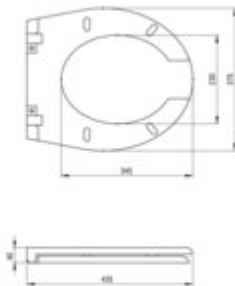

VITAL

Toilet seat, soft-closing

Product code: CDV_6DOZ

EAN: 5908212042922

Color: white

Warranty [years]: 2

Finish	white
Material	duroplast
Slow-close toilet seat	yes
Width [mm]	375
Length [mm]	445
Quick seat detachment	yes
Antibacterial	yes

Features:

- Soft-closing toilet seat
- Hygienic certificate of the National Institute of Hygiene confirming the product's compliance
- Dedicated cleaning agent, safe for cleaned surfaces