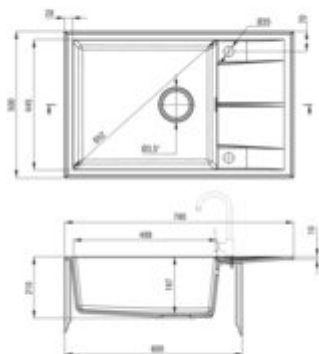

Product code: ZQE_A11B

EAN: 5907650874249

Color: alabaster

Warranty [years]: 18

Sink

Finish	alabaster
Surface type	matte
Material	granite
Installation method	inset
Number of bowls	1
Minimum cabinet width [mm]	600
Width [mm]	500
Length [mm]	780
Height [mm]	210
Bowl depth [mm]	197
Cut-out Length [mm]	760
Cut-out Width [mm]	480
Reversible	yes
Equipped with accessories	yes
Drain diameter	3.5"
Number of holes	2

Sink waste kit

Finish	steel
Plug type	automatic, with a button
Low siphon/ Space saver	yes
possibility to connect a dishwasher/ washing machine	yes

Features:

- Deante Design Studio Collection
- Properties of Deante granite: resistance to impact, high temperature, discoloration, therm
- Longest, 18 years warranty
- The sink is equipped with fittings with a connection to the dishwasher
- Hydrophobic properties repel water molecules
- The exceptionally spacious and deep bowl will even accommodate trays taken out of the oven
- Possibility to buy a sponge hook that fits perfectly with this model.
- Possibility to buy a cloth rail that fits perfectly with this model
- Reversible sink - possibility to install the bowl on the left or the right side
- Dedicated cleaning agent, safe for cleaned surfaces
- Space-saving siphon which facilitates e.g. sorting waste
- Possibility to purchase a drainer that perfectly fits this model
- The finish enriched with silver ions adds antiseptic properties
- Automatic plug activated with a CLICK button