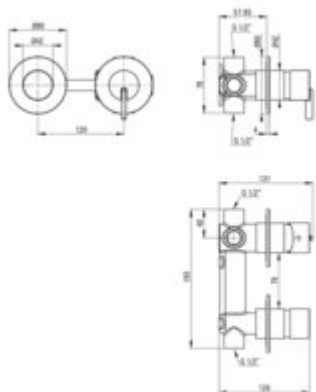

SILIA Shower mixer

Product code: BQS_N46P

EAN: 5907650863601

Color: nero

Warranty [years]: 7

Mixer

Finish	nero
Material	brass
Mixer type	single-handle, mixer
Installation method	concealed
Flow class [l/min]	S - 15.1-19.8 l/min
Acoustic group [dB]	I (x ≤ 20)

Mixer cartridge

Ceramic cartridge size	35 mm
------------------------	-------

Function switch

Switch type	click mechanical
-------------	------------------

Features:

- Deante Design Studio Collection
- Only the best materials, the quality of which has been confirmed by laboratory tests
- Noble form and timeless simplicity
- Ceramic mechanical Click type function switch
- Cleaning agent for fixtures in all colors available
- Innovative, durable and easy to clean Nero coating