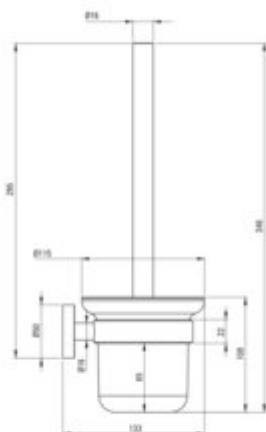

JASMIN

Toilet brush, wall-mounted

Product code: ADJ_0711

EAN: 5907650829089

Color: chrome

Warranty [years]: 2

Finish	chrome
Surface type	shine
Material	steel 304
Height [mm]	346
Width [mm]	115
Depth [mm]	133
Mounting kit included	yes