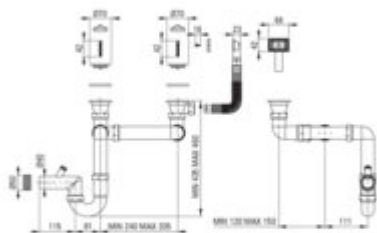

Steel sink waste kit, 2-bowl

Product code: ZXY_9922

EAN: 5907650846291

Color: steel

Warranty [years]: 2

Finish	steel
Sink material	steel
Sink installation method	inset
Number of sink bowls	2
Overflow type	rectangular
Overflow spot	in a bowl
Drain diameter	2"
Plug type	manual
Low siphon/ Space saver	yes
possibility to connect a dishwasher/ washing machine	yes