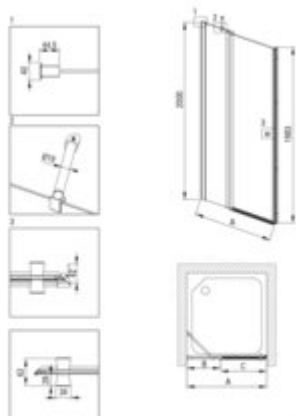

KERRIA PLUS

Shower cabin, square

Product code: KKN0U08U08

EAN: 5907650884286

Color: chrome

Warranty [years]: 5

Showe cabin

Side dimension [mm] 800

Shower door

Finish	chrome
Width [mm]	800
Height [mm]	2000
Glass finish	transparent
Glass thickness [mm]	6
Active cover installation	yes
	to be completed with KTC doors , to be completed with KTS walk-in
Railing length [mm]	220
Masking of assembly elements	yes
Profiles levelling the curvature of the walls	yes
rails	adjustable stiffening the cabin
Holders	with safety
Tempered glass TOTAL WHITE	yes
Reversible doors	yes
Silent closing	yes
Installation without shower tray possible	yes
Lifting hinges	yes

Features:

- Active Cover coating
- Dedicated to Active Cover surfaces
- Profiles leveling the curvature of the walls
- Hinges in the plane of the glass
- The railings give the structure rigidity
- Possibility to install the cabin without a shower tray, directly on the tiles
- Reversible door that allows the cabin to be mounted on the right or left side
- Safe and durable tempered glass
- TOTALWHITE transparent glass
- Precise door closing through lifting hinges
- Resistance to impacts, chemicals and stains in accordance with PN-EN 14428+A1:2008 norm, c
- Only the best materials, the quality of which has been confirmed by laboratory tests
- Dedicated cleaning agent, safe for cleaned surfaces