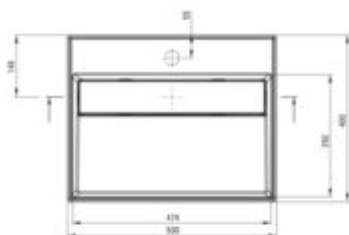

CORREO

Granite washbasin, countertop

Product code: CQR_AU5M

EAN: 5907650865209

Color: alabaster

Warranty [years]: 10

Finish	alabaster
Material	granite
Installation method	countertop/standing
Width [mm]	400
Length [mm]	500
Height [mm]	130
Depth [mm]	120
Pre-drilled tap holes	1
Antibacterial	yes
Hydrophobicity	yes
Without overflow	yes

Features:

- Properties of Deante granite: resistance to impact, high temperature, discoloration, therm
- Hydrophobic properties repel water molecules
- Only the best materials, the quality of which has been confirmed by laboratory tests
- The finish enriched with silver ions adds antiseptic properties
- Dedicated cleaning agent, safe for cleaned surfaces