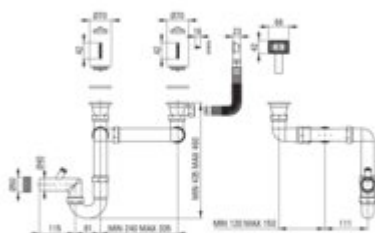

Steel sink waste kit, 2-bowl

Product code: ZXY_9922

EAN: 5907650846291

Color: steel

Warranty [years]: 2

Finish	steel
Sink material	steel
Sink installation method	inset
Number of sink bowls	2
Overflow type	rectangular
Overflow spot	in a bowl
Drain diameter	2"
Plug type	manual
Low siphon/ Space saver	yes
possibility to connect a dishwasher/ washing machine	yes