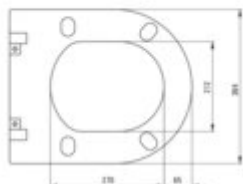

PEONIA

Toilet seat, slim

Product code: CDE_6SOZ

EAN: 5908212059081

Color: white

Warranty [years]: 2

Finish	white
Material	duroplast
Slow-close toilet seat	yes
Slim toilet seat	yes
Width [mm]	364
Length [mm]	420
Chrome hinges	no
Quick seat detachment	yes
Antibacterial	yes

Features:

- Soft-closing toilet seat
- A thin and delicate slim type toilet seat
- Dedicated cleaning agent, safe for cleaned surfaces