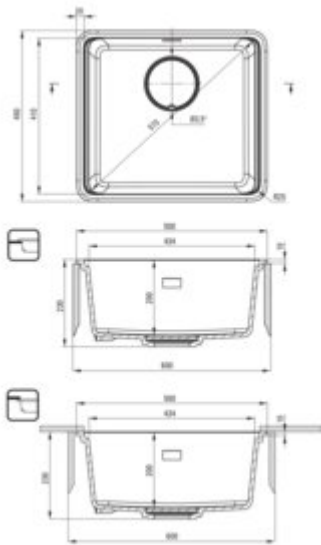

## Sink

Finish	nero
Surface type	matte
Material	granite
Installation method	inset, undermount
Number of bowls	1
Minimum cabinet width [mm]	600
Width [mm]	450
Length [mm]	500
Height [mm]	230
Bowl depth [mm]	200
Cut-out Length [mm]	480
Cut-out Width [mm]	430
Cut-out Length [mm]	460
Cut-out Width [mm]	410
Reversible	yes
Equipped with accessories	yes
Drain diameter	3.5"
Additional features	drain cover included, cutting board included