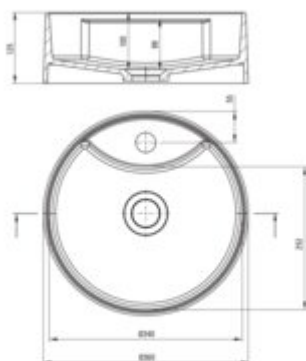

SILIA

Granite washbasin, countertop

Product code: CQS_SU4B

EAN: 5907650860938

Color: metallic grey

Warranty [years]: 10

Finish	metallic grey
Material	granite
Installation method	countertop/standing
Height [mm]	125
Depth [mm]	100
Hole for the tap	yes
Antibacterial	yes
Hydrophobicity	yes
Without overflow	yes

Features:

- Deante Design Studio Collection
- Only the best materials, the quality of which has been confirmed by laboratory tests
- Properties of Deante granite: resistance to impact, high temperature, discoloration, therm
- Hydrophobic properties repel water molecules
- The finish enriched with silver ions adds antiseptic properties
- Dedicated cleaning agent, safe for cleaned surfaces