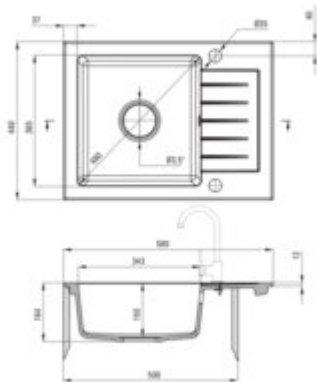

#### Sink

Finish	alabaster
Surface type	matte
Material	granite
Installation method	inset
Number of bowls	1
Minimum cabinet width [mm]	500
Width [mm]	440
Length [mm]	580
Height [mm]	164
Bowl depth [mm]	150
Cut-out Length [mm]	560
Cut-out Width [mm]	420
Reversible	yes
Equipped with accessories	yes
Drain diameter	3.5"
Number of holes	2