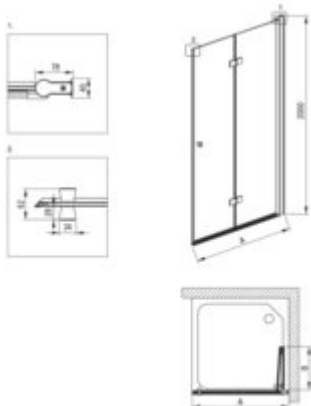

## Shower cabin, square

Product code: KKN0X09S09

EAN: 5907650884248

Color: chrome

Warranty [years]: 5

Model	Size [mm]	A [mm]	B [mm]
67Ea4P	700x2000	670-688	200
67Ea4P	800x2000	770-788	200
67Ea4P	900x2000	870-888	200
67Ea4P	1000x2000	970-988	200

### Showe cabin (KTSX041P)

Side dimension [mm]	885
---------------------	-----

### Showe cabin (KTS\_039P)

Finish	chrome
Width [mm]	900
Height [mm]	2000
Glass finish	transparent
Glass thickness [mm]	6
Active cover installation	yes
installation	to be completed with KTS doors , to be completed with KTS walk-in , possibility of assembly with a KTS movable panel
Side dimension [mm]	870
Adjustment range from [mm]	700
Adjustment range up to [mm]	1200
Masking of assembly elements	yes
Profiles levelling the curvature of the walls	yes
Railings	adjustable stiffening the cabin
Tempered glass TOTAL WHITE	yes
Installation without shower tray possible	yes

### Shower door

Finish	chrome
Width [mm]	900
Height [mm]	2000
Glass finish	transparent
Glass thickness [mm]	6
Active cover installation	yes
installation	to be completed with KTS doors , to be completed with KTS walk-in
Side dimension [mm]	885
Adjustment range from [mm]	-10
Masking of assembly elements	yes
Profiles levelling the curvature of the walls	yes
Tempered glass TOTAL WHITE	yes
Reversible doors	yes
Silent closing	yes
Installation without shower tray possible	yes
Lifting hinges	yes
Hinges flush with the glass	yes