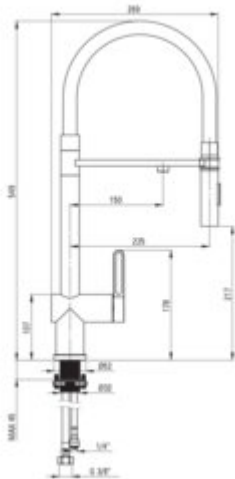

## Kitchen tap, with water filtration kit

**Product code:** BRMFF75M

**EAN:** 5907650895756

**Color:** brushed steel

**Warranty [years]:** 7

### Mixer

Finish	steel
Material	steel 304
Mixer type	single-handle, mixer
Installation method	standing
Total mixer height [mm]	1
Flow class [l/min]	Z - 4-9 l/min
Acoustic group [dB]	I (x <= 20)

### Mixer cartridge

Ceramic cartridge size	35 mm
------------------------	-------

### Connecting hose

Length [mm]	600
Installation thread	3/8"
Connection thread	M10