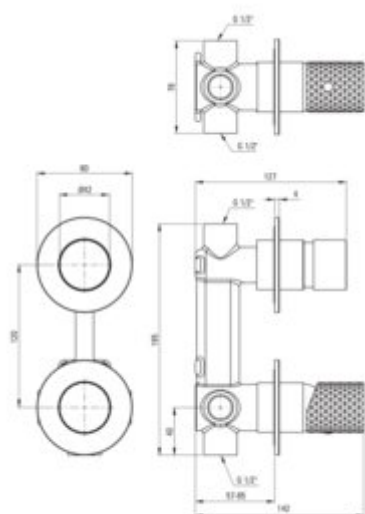

## Shower mixer, concealed

Product code: BHS\_F44P

EAN: 5907650886686

Color: brushed steel

Warranty [years]: 7

### Mixer

Finish	steel
Material	brass
Mixer type	single-handle, mixer
Installation method	concealed
Flow class [l/min]	S - 15.1-19.8 l/min
Acoustic group [dB]	I (x ≤ 20)

### Mixer cartridge

Ceramic cartridge size	35 mm
------------------------	-------