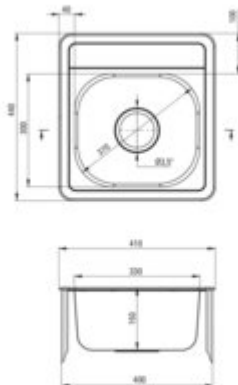

**MERCATO**  
Steel sink, 1-bowl

**Product code:** ZHM\_3100

**EAN:** 5907650845034

**Color:** décor

**Warranty [years]:** 2

**Sink**

Finish	décor
Surface type	décor
Material	steel 304
Installation method	inset
Number of bowls	1
Minimum cabinet width [mm]	400
Width [mm]	440
Length [mm]	410
Height [mm]	165
Bowl depth [mm]	150
Cut-out Length [mm]	390
Cut-out Width [mm]	420
Equipped with accessories	yes
Drain diameter	3.5"

**Sink waste kit**

Finish	steel
Plug type	manual
Low siphon/ Space saver	yes
possibility to connect a dishwasher/ washing machine	yes

**Features:**

- High-strength stainless steel
- The sink is equipped with fittings with a connection to the dishwasher
- Natural antiseptic properties of steel
- The decor finish has increased scratch resistance
- Dedicated cleaning agent, safe for cleaned surfaces
- Self-drilling tap hole - without voiding the warranty.