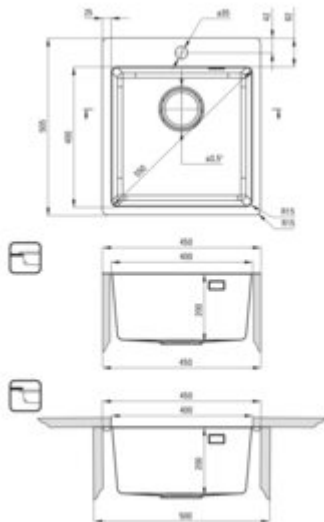

OLFATO PRECIOUS

Steel sink, 1-bowl

Product code: ZPO_C10A

EAN: 5907650870913

Color: brushed bronze

Warranty [years]: 2

Sink

Finish	brown
Surface type	brushed
Material	steel 304
Installation method	undermount, inset, flush
Number of bowls	1
Minimum cabinet width [mm]	450
Width [mm]	505
Length [mm]	450
Height [mm]	200
Bowl depth [mm]	200
Cut-out Length [mm]	430
Cut-out Width [mm]	485
Cut-out Length [mm]	400
Cut-out Width [mm]	400
Steel thickness [mm]	1
Reversible	no
Equipped with accessories	yes
Drain diameter	3.5"
Number of holes	1

Features:

- Deante Design Studio Collection
- High-strength stainless steel
- The sink is equipped with fittings with a connection to the dishwasher
- Natural antiseptic properties of steel
- The exceptionally spacious and deep bowl will even accommodate trays taken out of the oven
- Space-saving siphon which facilitates e.g. sorting waste
- Dedicated cleaning agent, safe for cleaned surfaces
- Coating applied using the PVD method