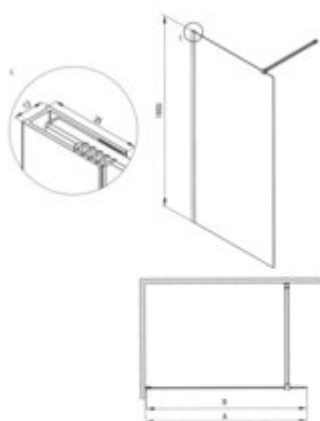

**PRIZMA**  
Shower wall, walk-in

**Product code:** KTJ\_A39P

**EAN:** 5907650849353

**Color:** bianco

**Warranty [years]:** 5

Model	Size	A (mm)	B (mm)
KTJ_A39P	900x1950	880	1950
KTJ_A39P	880x1950	880	1950
KTJ_A39P	800x1950	800	1950
KTJ_A39P	1100x1950	880	1950
KTJ_A39P	1200x1950	880	1950
KTJ_A39P	1200x1950	1100	1950

**Shower door**

rails adjustable stiffening the cabin

**Showe cabin**

Width [mm]	900
Height [mm]	1950
Glass finish	transparent
Glass thickness [mm]	6
Active cover	yes
Side dimension [mm]	880
Tempered glass TOTAL WHITE	no
Reversible doors	yes
Installation without shower tray	yes possible

**Features:**

- Safe and durable tempered glass
- Possibility to install the cabin without a shower tray, directly on the tiles
- Hydrophobic Active-Cover coating that makes it easier for water to run off the glass
- Dedicated to Active Cover surfaces
- Only the best materials, the quality of which has been confirmed by laboratory tests
- Reversible door that allows the cabin to be mounted on the right or left side
- The railings give the structure rigidity
- Resistance to impacts, chemicals and stains in accordance with PN-EN 14428+A1:2008 norm, c
- Dedicated cleaning agent, safe for cleaned surfaces
- Free combination of elements