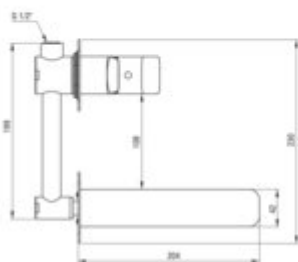

HIACYNT

Washbasin tap, concealed

Product code: BQH_054L

EAN: 5908212075708

Color: chrome

Warranty [years]: 7

Mixer

Finish	chrome
Material	brass
Mixer type	single-handle, mixer
Installation method	concealed
Total mixer height [mm]	204
Flow class [l/min]	Z - 4-9 l/min
Acoustic group [dB]	I (x <= 20)

Mixer cartridge

Ceramic cartridge size	35 mm
------------------------	-------

Spout

Mixer spout range [mm]	182
Material	brass

Aerator

Aerator type	swivel, flat
Aerator size	M24

Features:

- The mixer body is made of the highest quality brass
- The mixer is equipped with a stream aerator
- The movable aerator allows you to direct the water stream
- Flush-mounted installation ensures the aesthetics of the bathroom
- Z flow class (4-9 l/min) allowing for water consumption reduction
- Modern design with a hint of timelessness
- Only the best materials, the quality of which has been confirmed by laboratory tests
- Cleaning agent for fixtures in all colors available
- The faucet includes a concealed element