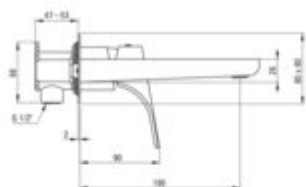

HIACYNT

Washbasin tap, concealed

Product code: BQH_054L

EAN: 5908212075708

Color: chrome

Warranty [years]: 7

Mixer

Finish	chrome
Material	brass
Mixer type	single-handle, mixer
Installation method	concealed
Total mixer height [mm]	204
Flow class [l/min]	Z - 4-9 l/min
Acoustic group [dB]	I (x <= 20)

Mixer cartridge

Ceramic cartridge size	35 mm
------------------------	-------

Spout

Mixer spout range [mm]	182
Material	brass

Aerator

Aerator type	swivel, flat
Aerator size	M24

Features:

- The mixer body is made of the highest quality brass
- The mixer is equipped with a stream aerator
- The movable aerator allows you to direct the water stream
- Flush-mounted installation ensures the aesthetics of the bathroom
- Z flow class (4-9 l/min) allowing for water consumption reduction
- Modern design with a hint of timelessness
- Only the best materials, the quality of which has been confirmed by laboratory tests
- Cleaning agent for fixtures in all colors available
- The faucet includes a concealed element