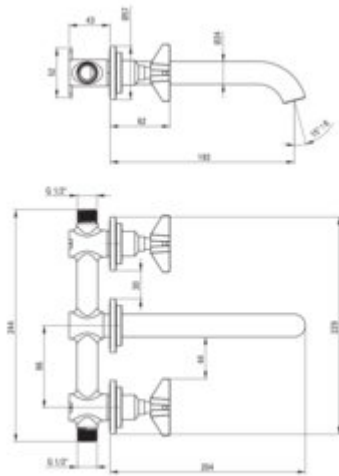

TEMISTO

Washbasin tap, concealed

Product code: BQT_M54D

EAN: 5908212076071

Color: brass

Warranty [years]: 7

Mixer

Finish	brass
Material	brass
Mixer type	two-handle, mixer
Installation method	concealed
Flow class [l/min]	A ≤ 15 (9.1 - 15)
Acoustic group [dB]	I (x ≤ 20)

Mixer cartridge

Ceramic cartridge size	1/2"
------------------------	------

Spout

Spout type	still
Mixer spout range [mm]	193
Material	brass

Aerator

Aerator type	swivel, honeycomb
Aerator size	M18.5

Features: