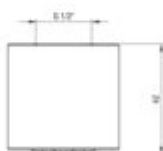

#### Aerator

Aerator type	swivel, silicone
Stream type	rain
Aerator size	M24
Thread type	external

#### Shower overhead

Finish	chrome
Shape	round
Material	brass
thickness	42
Diameter [mm]	42
Number of functions	1
Anti-calc	yes
Stream type	rain
Flow class [l/min]	12 ≤ A < 15 (12 - 14.9)