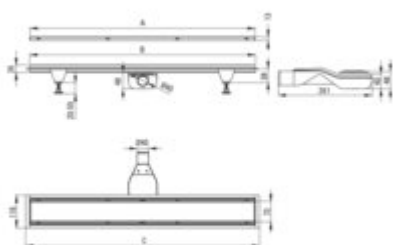

Linear drain, floor

Product code: KOS_006D
EAN: 5907650879138
Color: brushed steel
Warranty [years]: 10

Model	A (mm)	B (mm)	C (mm)
KOS-006D	600	50	600
KOS-007D	600	70	700
KOS-008D	750	50	800
KOS-009D	900	50	950
KOS-010D	900	50	1000

Finish	brushed steel
Length [mm]	600
Material	stainless steel
Siphon flow [l/min]	36
Siphon 360 degrees	yes
Siphon included	yes
Siphon cleaned from the top	yes
Connection diameter [mm]	50
adjustable feet included	yes
Reversible drain	yes
Waterproofing mat	yes

Features:

- The drain is made of high quality stainless steel
- The set includes feet for easy leveling and a hook for removing the grate
- Easy to clean siphon
- Only the best materials, the quality of which has been confirmed by laboratory tests
- Hygienic certificate of the National Institute of Hygiene confirming the product's compliance
- Dedicated cleaning agent, safe for cleaned surfaces
- Possibility to choose installation method
- Insert wet/dry - effective barrier against sewage odors