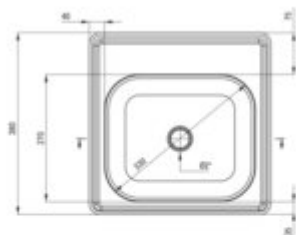

TECHNO

Steel sink, 1-bowl

Product code: ZMU_0100

EAN: 5908212005187

Color: satin

Warranty [years]: 2

Sink

Finish	satin
Surface type	satin, brushed
Material	steel 201
Installation method	inset
Number of bowls	1
Minimum cabinet width [mm]	400
Width [mm]	380
Length [mm]	380
Height [mm]	160
Bowl depth [mm]	160
Cut-out Length [mm]	360
Cut-out Width [mm]	360
Equipped with accessories	yes
Drain diameter	2"

Sink waste kit

Finish	steel
Plug type	manual
Low siphon/ Space saver	yes
possibility to connect a dishwasher/ washing machine	yes

Features:

- High-strength stainless steel
- The sink is equipped with fittings with a connection to the dishwasher
- Natural antiseptic properties of steel
- Dedicated cleaning agent, safe for cleaned surfaces
- Self-drilling tap hole - without voiding the warranty.