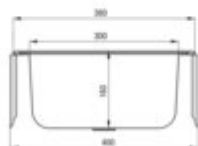

TECHNO

Steel sink, 1-bowl

Product code: ZMU_0100

EAN: 5908212005187

Color: satin

Warranty [years]: 2

Sink

Finish	satin
Surface type	satin, brushed
Material	steel 201
Installation method	inset
Number of bowls	1
Minimum cabinet width [mm]	400
Width [mm]	380
Length [mm]	380
Height [mm]	160
Bowl depth [mm]	160
Cut-out Length [mm]	360
Cut-out Width [mm]	360
Equipped with accessories	yes
Drain diameter	2"