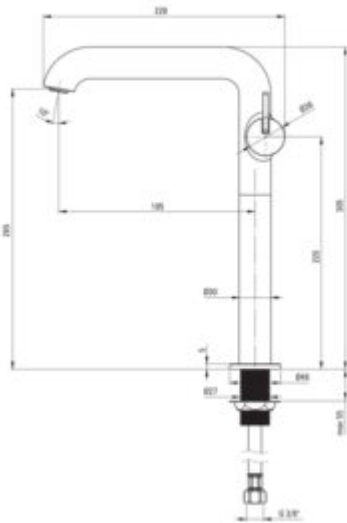

SILIA

Washbasin tap, tall

Product code: BQS_N24K

EAN: 5907650818205

Color: nero

Warranty [years]: 7

Mixer

Finish	nero
Material	brass
Mixer type	single-handle, mixer
Installation method	standing
Total mixer height [mm]	305
Flow class [l/min]	Z - 4-9 l/min
Acoustic group [dB]	I (x <= 20)

Mixer cartridge

Ceramic cartridge size	25 mm
------------------------	-------

Spout

Spout type	still
Mixer spout range [mm]	185
Material	brass

Aerator

Aerator type	flat, swivel, honeycomb
Aerator size	M24

Connecting hose

Length [mm]	450
Installation thread	3/8"
Connection thread	M10

Features:

- Deante Design Studio Collection
- Noble form and timeless simplicity
- Innovative, durable and easy to clean Nero coating
- The mixer body is made of the highest quality brass
- The mixer is equipped with a stream aerator
- The movable aerator allows you to direct the water stream
- Only the best materials, the quality of which has been confirmed by laboratory tests
- 45 cm connection hoses included
- The mounting sleeve facilitates the installation of the mixer
- Z flow class (4-9 l/min) allowing for water consumption reduction
- The lever on the side makes it easier to keep the spout clean
- Cleaning agent for fixtures in all colors available