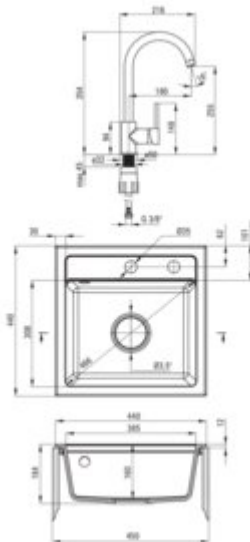

ZORBA

Granite sink with tap, 1-bowl

deante

Product code: ZQZA2103

EAN: 5908212058756

Color: graphite

Warranty [years]: 18

Sink

Finish	graphite
Surface type	matte
Material	granite
Installation method	inset
Number of bowls	1
Minimum cabinet width [mm]	450
Width [mm]	440
Length [mm]	440
Height [mm]	184
Bowl depth [mm]	170
Cut-out Length [mm]	420
Cut-out Width [mm]	420
Equipped with accessories	yes
Drain diameter	3.5"
Number of holes	2
Hydrophobicity	yes

Mixer

Finish	graphite, chrome
Mixer type	mixer, single-handle
Installation method	standing
Flow class [l/min]	Z - 4-9 l/min
Acoustic group [dB]	I (x ≤ 20)

Mixer cartridge

Ceramic cartridge size	35 mm

Spout

Spout type	swivel
Mixer spout range [mm]	180

Aerator

Aerator type	honeycomb
Aerator size	M22

Connecting hose

Length [mm]	600
Installation thread	3/8"
Connection thread	M10

Features:

- Properties of Deante granite: resistance to impact, high temperature, discoloration, therm
- Accessories with automatic shut-off of the drain
- The sink is equipped with fittings with a connection to the dishwasher
- Hydrophobic properties repel water molecules
- Dedicated cleaning agent, safe for cleaned surfaces
- Only the best materials, the quality of which has been confirmed by laboratory tests
- 45 cm connection hoses included
- The mixer is equipped with a stream aerator
- Longest, 18 years warranty
- Space-saving siphon which facilitates e.g. sorting waste
- Possibility to buy a cloth rail that fits perfectly with this model
- Possibility to buy a sponge hook that fits perfectly with this model.