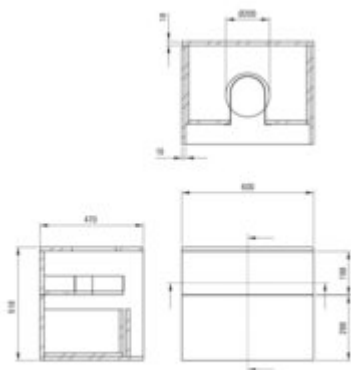

## Bathroom vanity, with granit washbasin

**Product code:** SD6B6SAU4B

**EAN:** 5908212009420

**Color:** gloss white

**Warranty [years]:** 2

### Furniture

Finish	white
Installation method	wall-mounted
Width [mm]	600
Height [mm]	520
Depth [mm]	470
Material	MDF, particle board
Mounting kit included	no