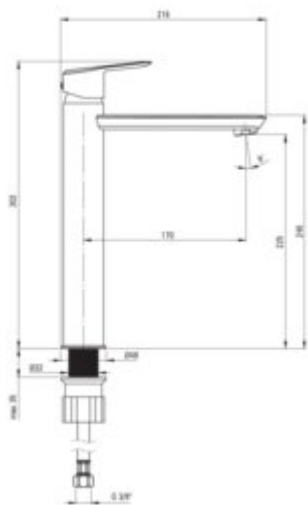

ARNIKA

Washbasin tap, tall

Product code: BQA_N20N

EAN: 5907650828075

Color: nero

Warranty [years]: 7

Mixer

Finish	nero
Material	brass
Mixer type	single-handle, mixer
Installation method	standing
Total mixer height [mm]	302
Flow class [l/min]	Z - 4-9 l/min
Acoustic group [dB]	I (x <= 20)

Mixer cartridge

Ceramic cartridge size	35 mm
------------------------	-------

Spout

Spout type	still
Mixer spout range [mm]	170
Material	brass

Aerator

Aerator type	silicone
Aerator size	M22

Connecting hose

Length [mm]	450
Installation thread	3/8"
Connection thread	M10