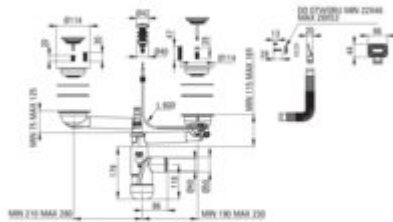

**SPACE-SAVER LUX**  
Granite sink waste kit, 1.5- and  
2-bowl

**Product code:** ZXY\_9912  
**EAN:** 5907650841609  
**Color:** steel  
**Warranty [years]:** 2

Finish	steel
Sink material	granite, steel
Sink installation method	flush, undermount, inset, farmhouse
Number of sink bowls	2, 1.5
Overflow type	rectangular with a cap
Overflow spot	in a bowl
Drain diameter	3.5"
Plug type	automatic
Low siphon/ Space saver	yes
Telescopic siphon	yes
possibility to connect a dishwasher/ washing machine	yes
logo	Deante on the overflow cap

**Features:**

- Only the best materials, the quality of which has been confirmed by laboratory tests
- Hygienic certificate of the National Institute of Hygiene confirming the product's compliance
- Dedicated cleaning agent, safe for cleaned surfaces
- Accessories with automatic shut-off of the drain
- Space-saving siphon which facilitates e.g. sorting waste
- The siphon can be installed to a connection with a diameter of 32 mm or 40 mm